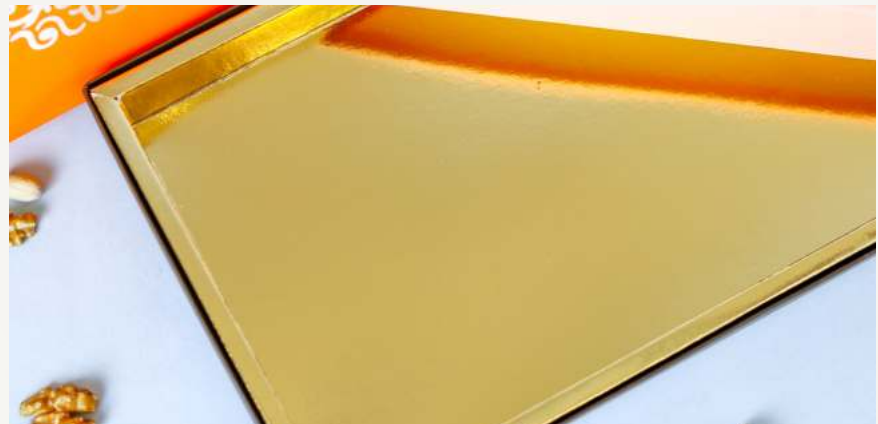

CATALOG- GIFT BOXES

JUTE BOX
10*4*4 inches

JUTE BOX
10*4*4 inches

PINK FLORA PARTITION
BOX
12*8*2 inches

PEACOCK TREE PARTITION
BOX
12*8*2 inches

DEER 3 PET JAR BOX
13*5*3.5 INCHES

*PEACOCK3 PET JAR BOX
13*5*3.5 INCHES*

ROUND SILVER CHIPPED
JAR
8*8*2 INCHES

LASER CUT SLEEVE BOX
13*8.25*1.5 INCHES

JUTE TRUNK BOX
8*8*2.5 INCHES

JUTE TOP DOWN BOX
10*7*3.5 INCHES

IVORY HAMPER SET
15*11*3 INCHES

BUTTERFLYHAMPER SET
15*11*3 INCHES