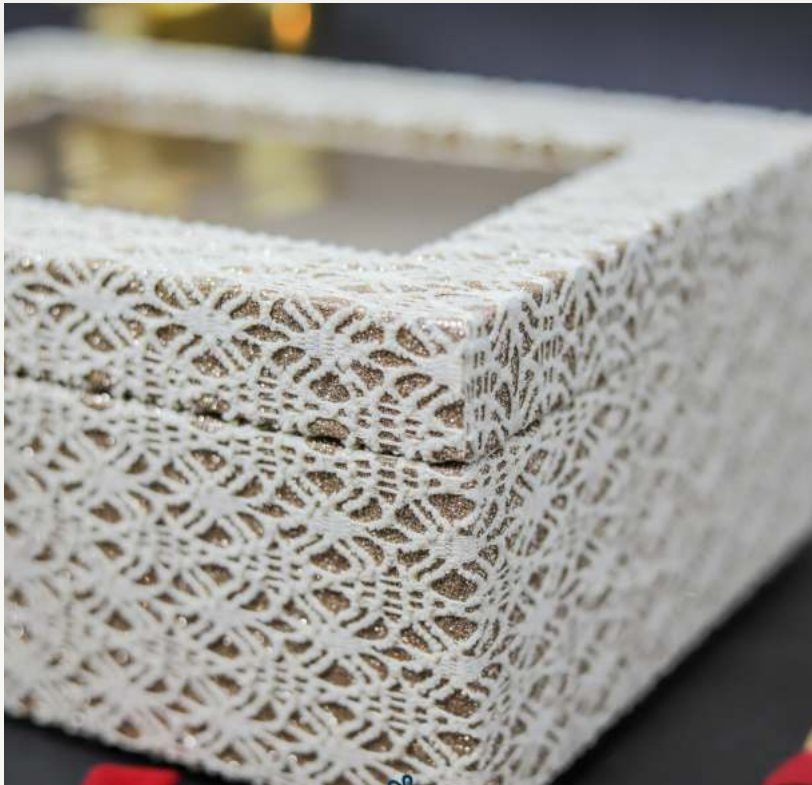

Lavender 2 Jar Gold Foil
Open Boxes
10*7*4 inches

Lotus 3 Glass Jar Gold Foil Set
Set
13*5*3.5 inches

AGATE MIRROR BOX
4*4*2 INCHES

Baraat Box
8*8*2 inches

BEIGE & GOLDEN 4 GLASS
JAR SUITCASE BOX
10*10*4 inches

LASER SLEEVE BOX
8*8*2 inches

FLORAL ROUND MOTIF
BOX
12*12*4.5 INCHES

PINK & GREEN ROUND
MOTIF BOX
12*4.5 inches

2 BIG LADDOO REXIN BOX
8.5*5*3.5 inches

4 BIG LADDOO REXIN BOX
8*8*3.5 inches

Rexin See Through Trunk
10*7*4 Inches

Ivory Gold Foil Full Hamper
Box
12*8*3 INCHES

Two Deer Gold Foil Hamper
Set
20*10*2.5 inches

Golden Rexin Trunk
10*7*3.5 inches

Silk Embroidered Handis
5.5 inches

Mirror Dholak Boxes
10*5*5 inches

Net Dholak Boxes
10*5*5 inches